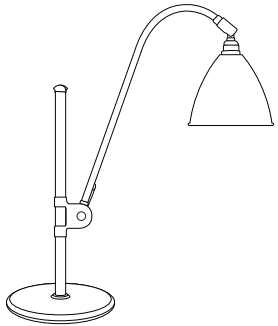

BL 1 TABLE LAMP