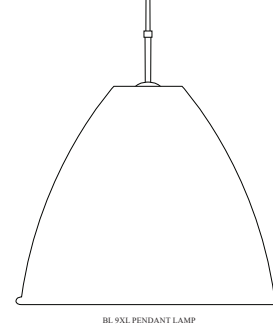

COLORS

BL 9 L PENDANT LAMP