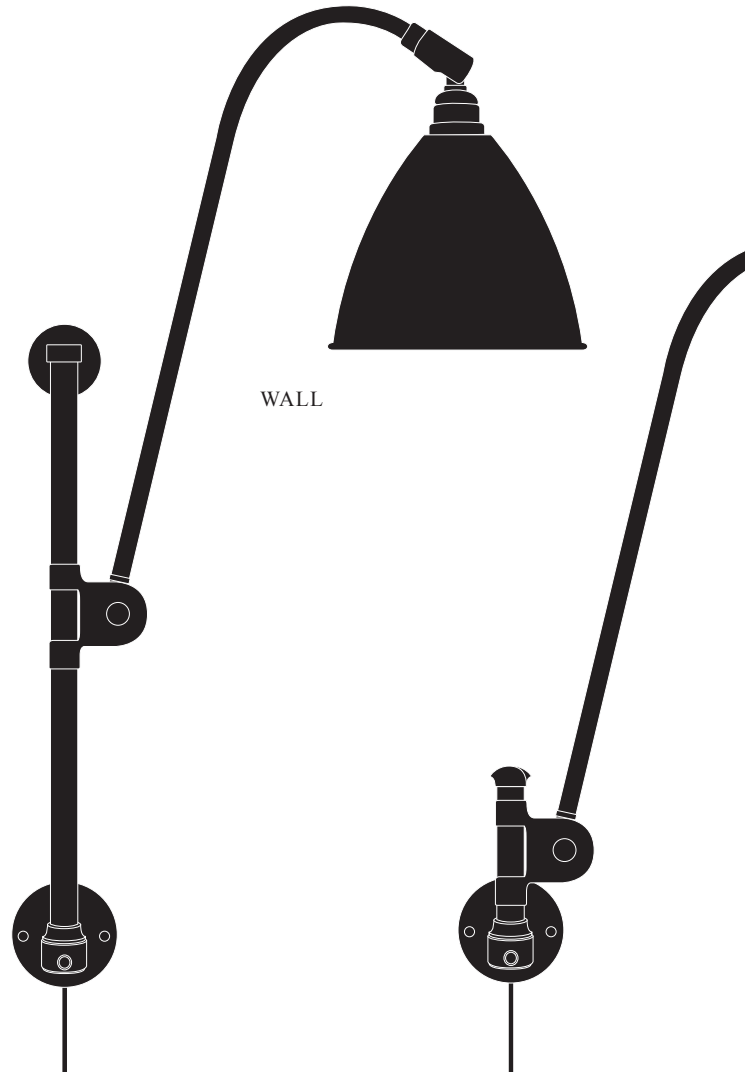

In 2004, the Danish design firm GUBI took over the international rights for the Bestlite collection

TABLE

BL 1 TABLE LAMP

COLOURS: CHROME/MATT BLACK CHROME/MATT IVORY CHROME/GLOSSY WHITE
ADJUSTABLE HEIGHT 51-84 CM DIAMETER BASE 21 CM DIAMETER SHADE 16 CM LENGTH OF ARM 42 CM

BL 2 TABLE LAMP

COLOURS: CHROME/MATT BLACK CHROME/MATT IVORY CHROME/GLOSSY WHITE
HEIGHT 48 CM DIAMETER BASE 17 CM DIAMETER SHADE 16 CM LENGTH OF ARM 42 CM

FLOOR

BL 3 FLOOR LAMP

COLOURS: CHROME/MATT BLACK, CHROME/MATT IVORY, CHROME/GLOSSY WHITE
ADJUSTABLE HEIGHT 113-152 CM, DIAMETER BASE 28 CM, DIAMETER SHADE 16 CM, LENGTH OF ARM 42 CM

WALL

BL 5 WALL BRACKET LAMP

COLOURS: CHROME/MATT BLACK, CHROME/MATT IVORY, CHROME/GLOSSY WHITE
ADJUSTABLE HEIGHT 47-80 CM, DIAMETER BRACKET 7 CM, DIAMETER SHADE 16 CM, LENGTH OF ARM 42 CM

BL6 WALL BRACKET LAMP

CCOLOURS: CHROME/MATT BLACK CHROME/MATT IVORY CHROME/GLOSSY WHITE
DIAMETER BRACKET 7 CM DIAMETER SHADE 16 CM LENGTH OF ARM 42 CM

BL 10 WALL BRACKET LAMP

COLOURS: CHROME/MATT BLACK, CHROME/MATT IVORY, CHROME/GLOSSY WHITE
LENGTH OF ARM 59CM, LENGTH OF EXTENSION ARM 50 CM, DIAMETER BRACKET 7 CM