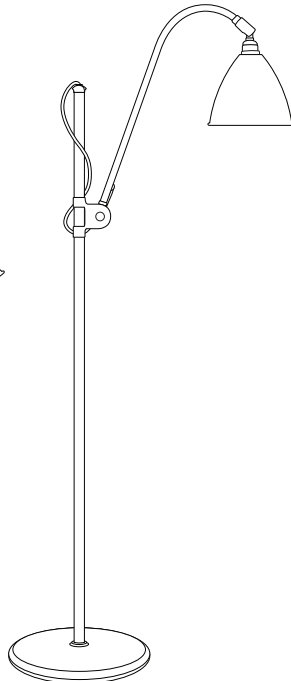

In 2004, the Danish design firm GUBI took over the international rights for the Bestlite collection

TABLE

BL 1 TABLE LAMP

COLOURS: CHROME/MATT BLACK CHROME/MATT IVORY CHROME/GLOSSY WHITE
ADJUSTABLE HEIGHT 51-84 CM DIAMETER BASE 21 CM DIAMETER SHADE 16 CM LENGTH OF ARM 42 CM

CCOLOURS: CHROME/MATT BLACK CHROME/MATT IVORY CHROME/GLOSSY WHITE
DIAMETER BRACKET 7 CM DIAMETER SHADE 16 CM LENGTH OF ARM 42 CM

BL 10 WALL BRACKET LAMP

COLOURS: CHROME/MATT BLACK, CHROME/MATT IVORY, CHROME/GLOSSY WHITE
LENGTH OF ARM 59CM, LENGTH OF EXTENSION ARM 50 CM, DIAMETER BRACKET 7 CM

BL 9 L PENDANT LAMP

BL 9XL PENDANT LAMP

BL 1 TABLE LAMP

BL 2 TABLE LAMP

BL 3 FLOOR LAMP

BL 7 WALL BRACKET LAMP

BL 10 WALL BRACKET LAMP

BL 5 WALL BRACKET LAMP

BL 6 WALL BRACKET LAMP